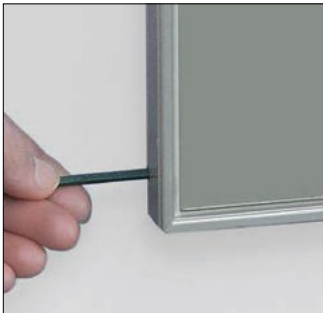

## STANDARD AUSFÜHRUNG:

- Stabile Aluminium-Konstruktion, alu-silberfarbig eloxiert.
- Nutzbare Innentiefe 35 mm.
- Seitlicher Drehflügel.
- Hochformat, passend für DIN-Formate.
- Magnethaftende Rückwand, alu-silber (inkl. 4 Magnete).
- Keine Schließung mit Schlüssel erforderlich, da seitlich unsichtbar integrierter Federbolzen-Verschluss.
- Versand in bruchsicherer, recycelbarer Kartontage

# Display Notice Board

For outdoor and indoor wall mounting.  
Just 42 mm deep.  
Eye-catching modern glass-aluminium design.  
The new trend in notice boards. Full glass doors with grey passe-partout applications, other colours on request.

## STANDARD MODEL:

- Robust aluminium construction, aluminium silver anodised.
- Usable internal depth 35 mm.
- Hinged door.
- Portrait format, suitable for DIN formats.
- Rear wall magnetic board, aluminium silver, (Incl. 4 magnets).
- No locks and keys required, as frame is fitted with a hidden spring loaded locking mechanism.
- Dispatch in recyclable cardboard packing.

Modell DG 1  
Model DG 1

Integrierter Federbolzenverschluss  
Integrated spring loaded locking mechanism.

Komfortabler Display-Wechsel durch seitlichen Drehflügel.  
Convenient change of the notices and posters because of the hinged door.